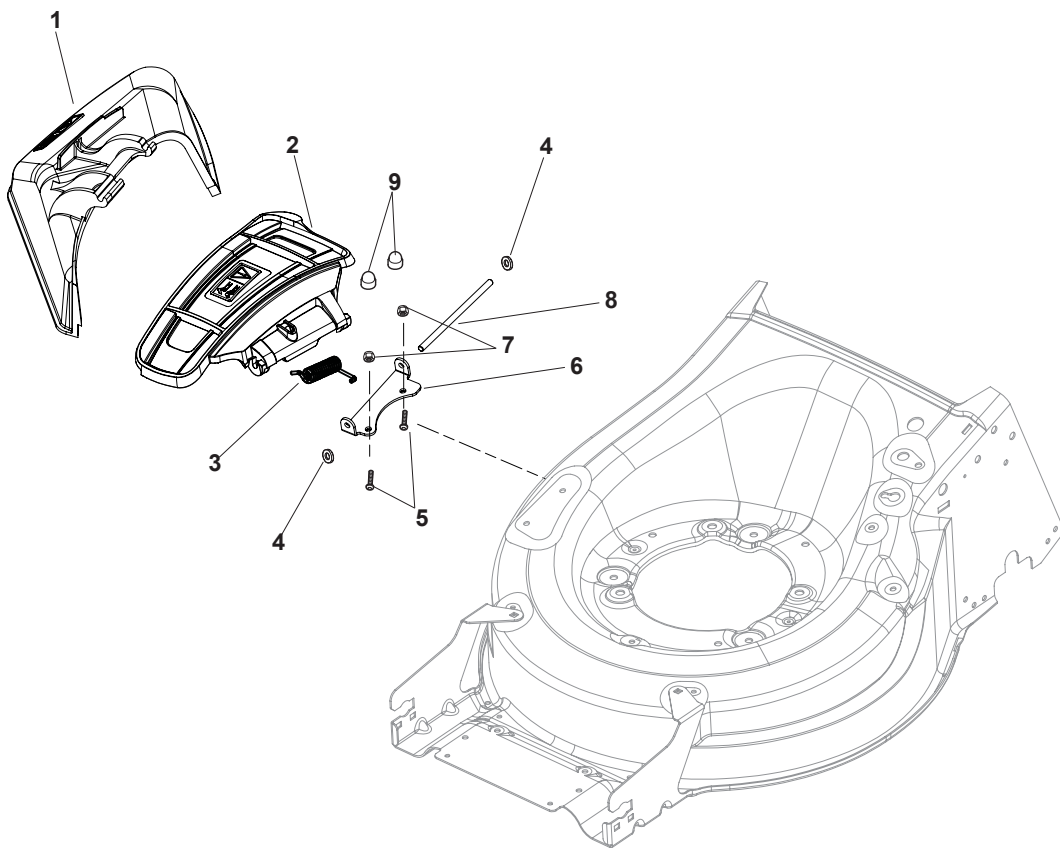

Fig.	Quantity	Part No	Description	Notes
1	1	381005195/0	Bracket-Rh	
2	1	381005197/0	Bracket-Lh	
3	6	112727801/0	Screw	
4	2	322545213/0	Plate	
5	1	322600310/0	Rear door	Not for TR/E models
6	1	322108316/0	Conveyor	
7	6	112728699/0	Screw	
8	1	322060270/0	Carter Mulching	
9	2	112728530/0	Screw	
10	2	112154510/0	Nut	
11	2	112815200/0	Screw	
12	2	112521330/0	Washer	
13	1	119035000/0	Or Ring	
14	1	112728697/0	Screw	
15	1	322034002/0	Washing Connection	
16	1	322140245/0	Deflector	
17	1	112645708/0	Pin	

Fig.	Quantity	Part No	Description	Notes
1	1	322108315/0	Conveyor	
2	1	322600309/0	Stone Guard, Black	
3	1	122450456/0	Spring	
4	2	112604896/0	Crown Fastener	
5	2	112727803/0	Screw	
6	1	322806639/0	Fulcrum Pin	
7	2	112154510/0	Nut	
8	1	122517869/1	Pin	
9	2	118203853/0	Screw	