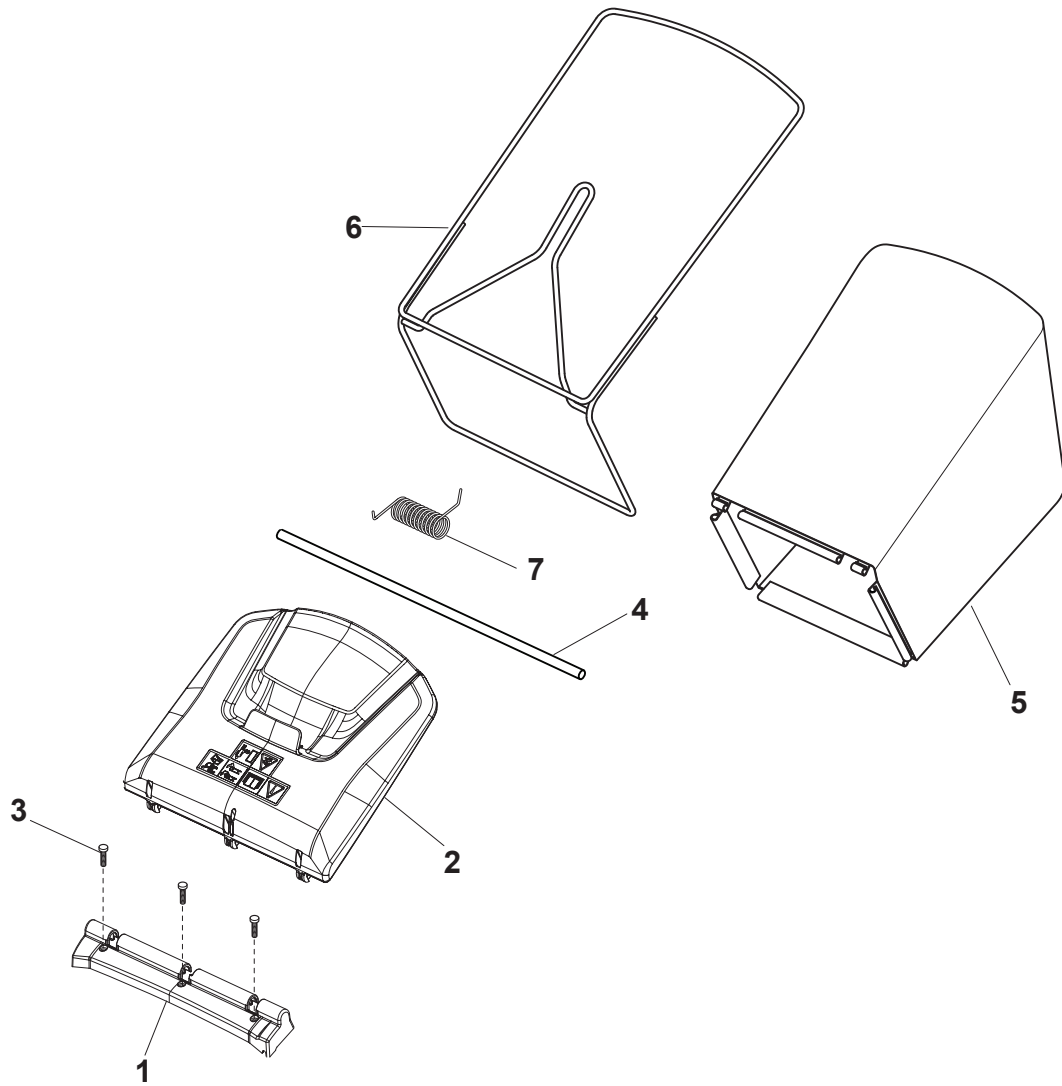

Fig.	Quantity	Part No	Description	Notes
1	1	322109569/0	Black Stone Guard Support	
2	1	322600312/0	Stone Guard, White	
2	1	322600308/0	Stone Guard, Black	
3	3	112728697/0	Screw	
4	1	122517884/0	Pin	
5	1	181102350/0	Cancas GrassCatcher	
6	1	181006410/0	Fabric Box Frame	
7	1	122450479/0	Spring