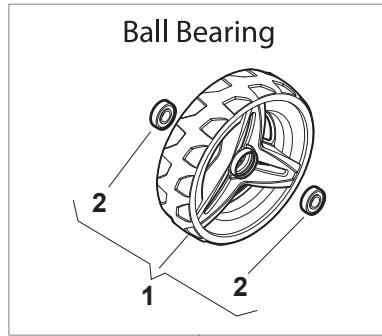

DELTA Wheel (Pierced) - Ø 200

DELTA Wheel - Ø 280

Fig.	Quantity	Part No	Description	Notes
1	2	381007477/0	Wheel	
2	8	119216035/0	Bearing	
3	2	322110640/0	Hub Cap Grey	
4	2	381007478/1	Wheel