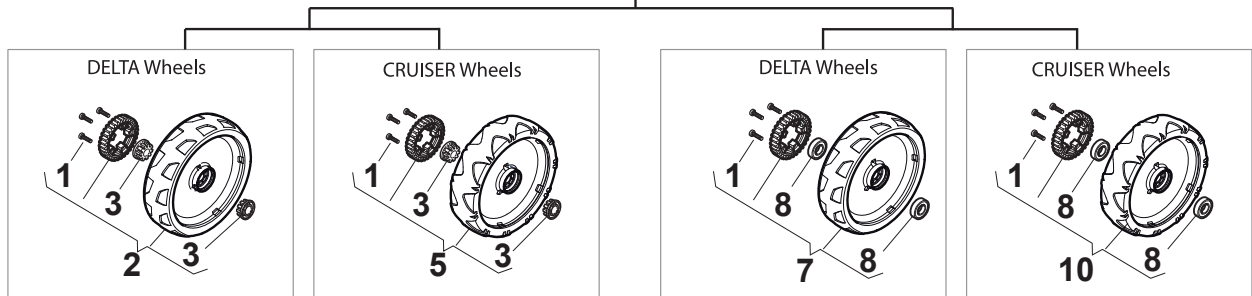

Bushing - Ø180

Ball Bearing - Ø180

Bushing - Ø240

Ball Bearing - Ø240

Fig.	Quantity	Part No	Description	Notes
1	6	112728706/0	Screw	
2	2	381007462/1	Wheel	
3	8	322042064/0	Bushing	
4	2	381007442/1	Wheel	
5	2	381007466/1	Wheel	
6	2	381007445/1	Wheel	
7	2	381007463/1	Wheel	
8	8	119216035/0	Bearing	
9	2	381007448/1	Wheel	
10	2	381007467/1	Wheel	
11	2	381007455/1	Wheel