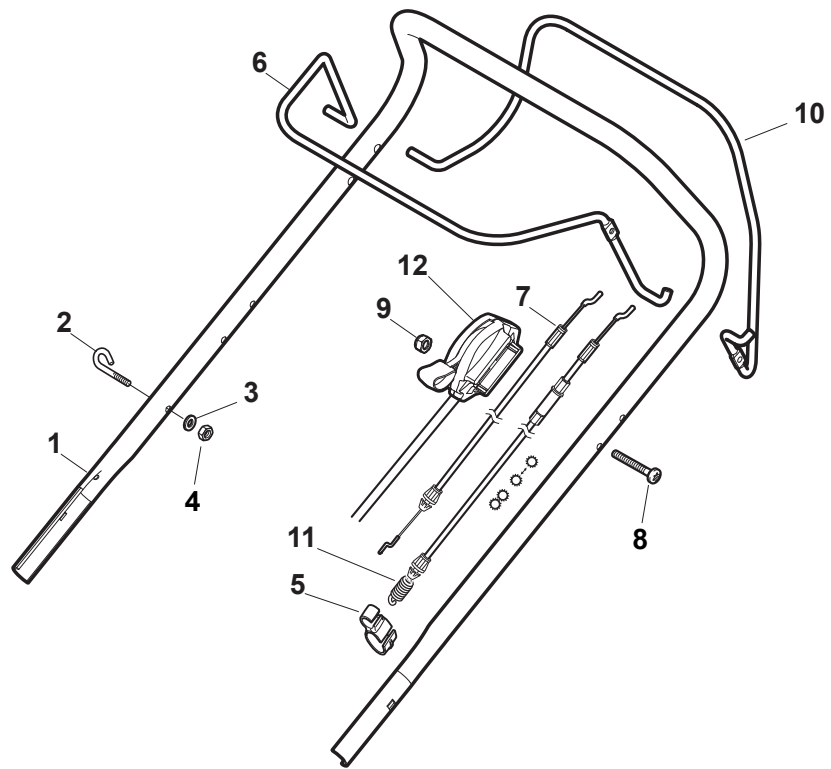

Fig.	Quantity	Part No	Description	Notes
54	1	322722802/1	Half-Shell   Starting Block inner-half	for ERGO Handle
54	1	322722807/0	Speed Control Lever Half-Bearing	for PRO Handle
55	1	322722803/0	Half-Shell	
56	2	112728702/0	Screw	
57	1	322399820/0	Knob	
58	2	112728300/0	Screw	
59	1	322319307/1	Lever, Speed Drive Control	

Fig.	Quantity	Part No	Description	Notes
1	1	381006785/0	Handle Lower Part	Black
2	2	112819110/0	Screw	
3	2	122671651/0	Washer	
4	2	122399900/0	Knob	
5	2	112293200/0	Nut	
6	2	112818900/0	Screw	
8	2	112155000/0	Nut	
9	2	112521350/0	Washer	
10	2	112369500/0	Elastic Washer	
11	2	112760605/0	Screw	
12	1	381008730/0	Outfit	Black

# MP1 504 WSVQ

WBH Petrol Steel Handle, Lower Part

Issue 10 - 2015

Fig.	Quantity	Part No	Description	Notes
1	1	381007563/0	Lower handle	
2	4	122131750/0	Nut	
3	4	322399835/0	Knob	
4	4	322680016/0	Washer	
5	2	381103350/0	Handle	Black
6	2	381003253/0	Handle	Black