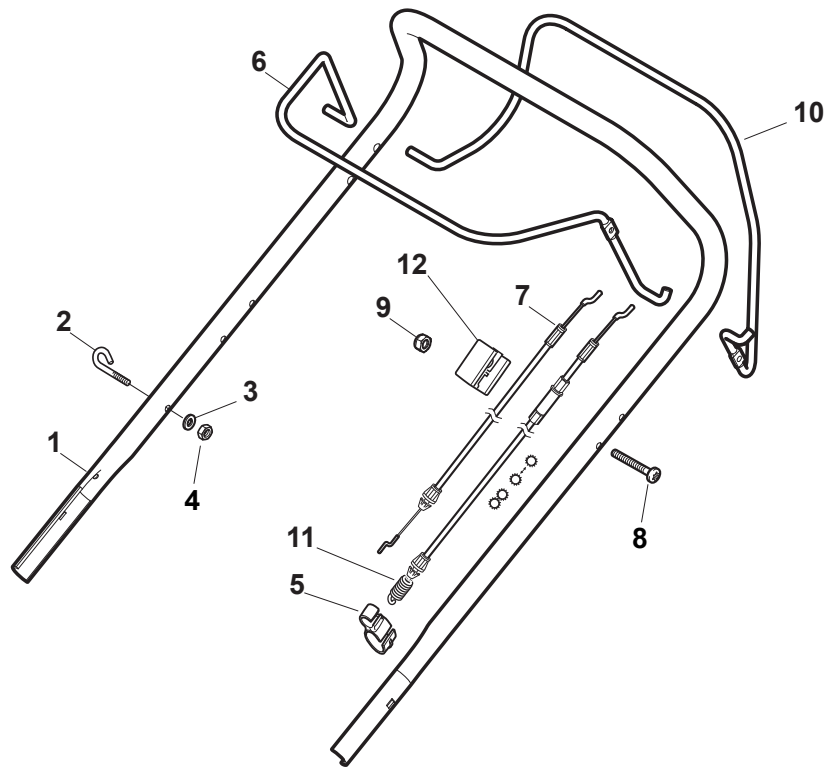

Fig.	Quantity	Part No	Description	Notes
1	1	381006739/1	Handle, Upper Part	without Sponge
1	1	381006745/1	Handle, Upper Part with sponge handgrip	with Sponge
2	1	122430313/0	Guide Spring	
3	1	112521330/0	Washer	
4	1	112154510/0	Nut	
5	1	118390020/0	Conduit Clip Caproeurope	
6	1	181003363/1	Lever, Engine Brake Black	Black
6	1	381003365/0	Lever, Engine Brake Yellow	Yellow
7	1	181030053/0	Cable, Thread Engine Brake	Handle w/Lever - For B&S 675-750 Engine
7	1	181030053/0	Cable, Thread Engine Brake	Handle w/Knob - For B&S 675
7	1	181030054/0	Cable, Thread Engine Brake	Handle w/Knob - For WBE 140 Engine
7	1	181030054/0	Cable, Thread Engine Brake	Handle w/Lever - For B&S 675E Engine
7	1	181030057/0	Cable, Thread Engine Brake	Handle w/Lever - For B&S 675-750-775 Engine
7	1	181030057/0	Cable, Thread Engine Brake	Handle w/Knob - For B&S 675E
7	1	181030070/0	Cable, Thread Engine Brake	Handle w/Knob - For Honda Engine MP1 55
7	1	181030070/0	Cable, Thread Engine Brake	Handle w/Knob - For WBE0702 Engine
7	1	181030070/0	Cable, Thread Engine Brake	Handle w/Knob - For B&S 625E-850 Engine
7	1	181030087/0	Cable, Thread Engine Brake	Handle w/Knob - For B&S 750-775 Engine
7	1	181030088/0	Cable, Thread Engine Brake	Handle w/Knob - For B&S 550E-625E-675 Engine
7	1	181030088/0	Cable, Thread Engine Brake	Handle w/Knob - For Honda Engine MP1 50
7	1	181030105/0	Cable, Thread Engine Brake	Handle w/Lever - For WBE 140 Engine
7	1	181030106/0	Cable, Thread Engine Brake	Handle w/Lever - For B&S 550E-625E-850 Engine
7	1	181030106/0	Cable, Thread Engine Brake	Handle w/Lever - For WBE0702 Engine
7	1	181030106/0	Cable, Thread Engine Brake	Handle w/Lever - For Honda Engine
8	1	112727788/0	Screw	
9	1	112154510/0	Nut	
10	1	181003364/0	Drive Control Lever	Black
10	1	381003366/0	Lever, Driving Yellow	Yellow
11	1	381030104/0	Clutch Cable	
12	1	181005537/0	Throttle Cable	for Handle with Knob
12	1	181005539/0	Throttle Cable	for Handle with Lever