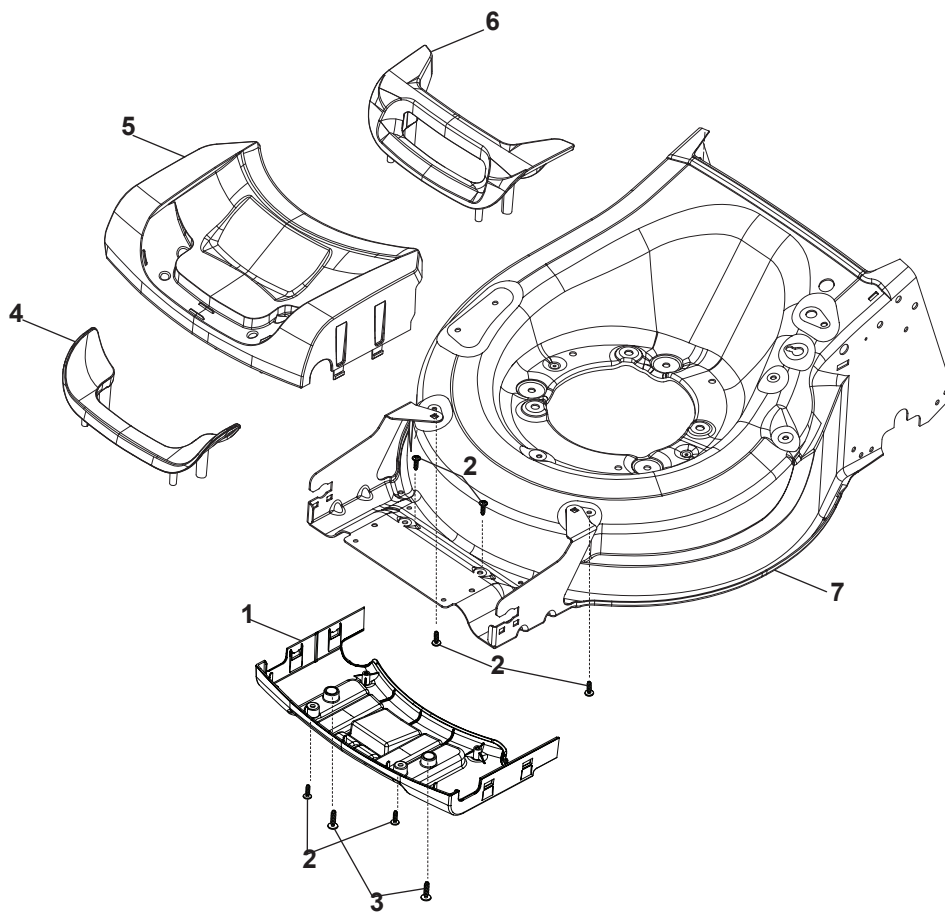

MP1 504 WSVQ

WBH Petrol Steel Mask

Issue 10 - 2015

Fig.	Quantity	Part No	Description	Notes
1	1	322500111/0	Front Combi	
2	6	112728697/0	Screw	
3	2	112728699/0	Screw	
4	1	322055524/0	Insert	
5	1	322226215/0	Mask, Red	
6	1	322393742/0	Handle	
7	1	381004777/0	Red Deck	Side Discharge