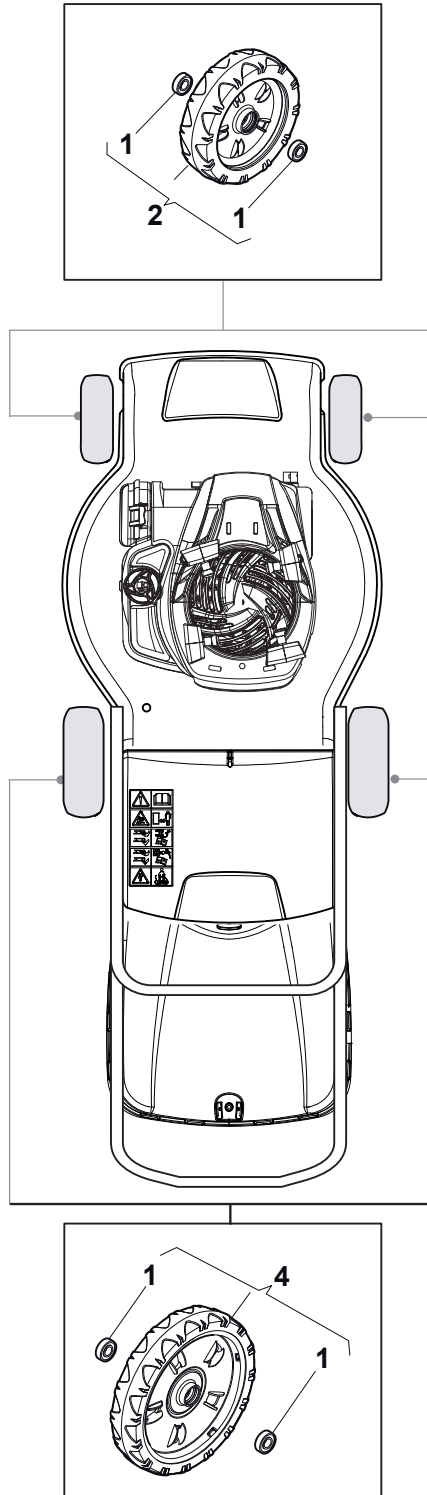

Ball Bearing Ø200 - Wheels NTD

Ball Bearing Ø280 - Wheels NTD

Fig.	Quantity	Part No	Description	Notes
1	8	119216035/0	Bearing	
2	4	381007416/2	Wheel	
4	2	381007417/2	Wheel