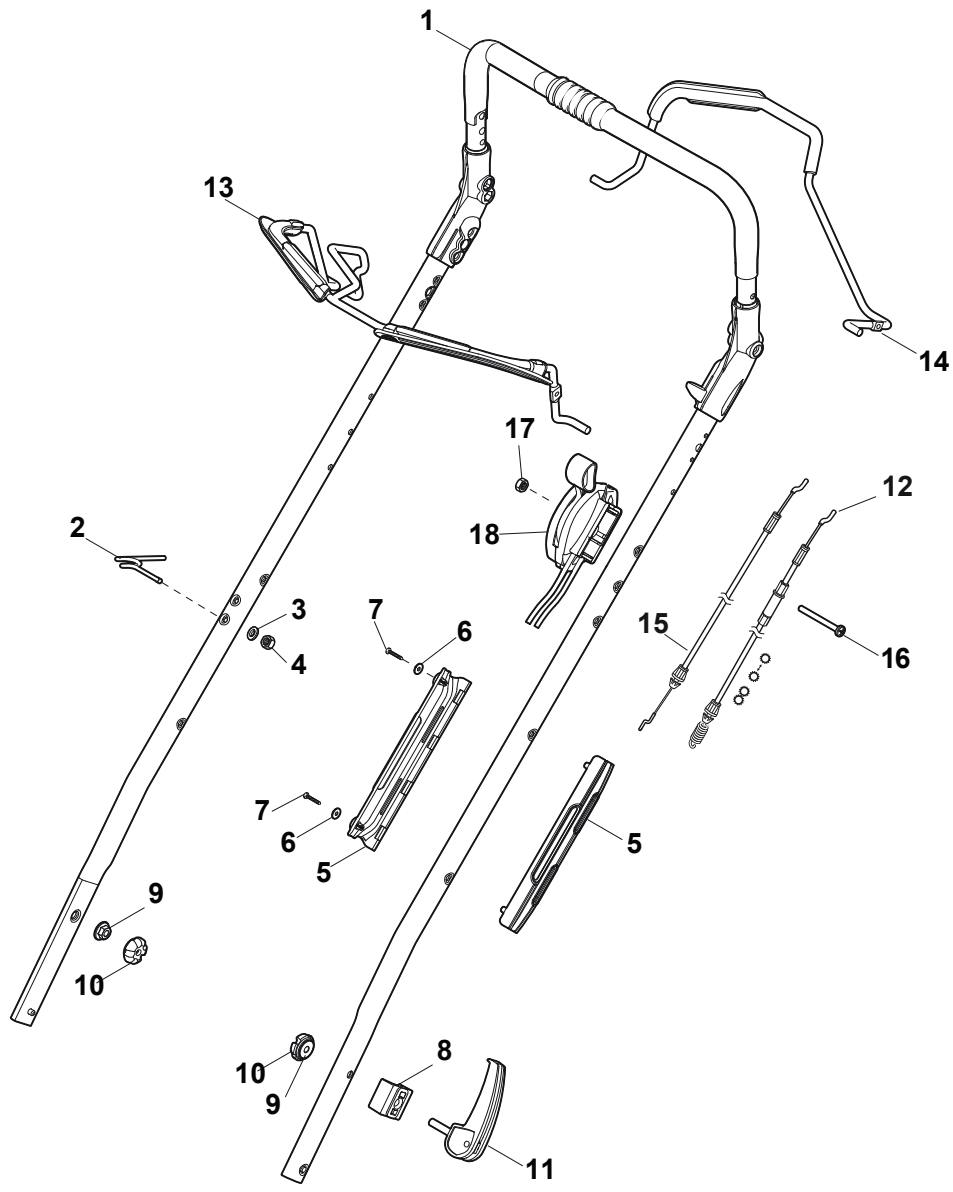

Fig.	Quantity	Part No	Description	Notes
1	1	381007559/0	Handle, Upper Part	Black
2	1	122430313/0	Guide Spring	
3	1	112521330/0	Washer	
4	1	112154510/0	Nut	
5	2	322806644/0	Protection	
6	4	112523000/1	Washer	
7	4	112727812/0	Screw	
8	2	322680017/0	Washer	
9	2	122131750/0	Nut	
10	2	322399835/0	Knob	
11	1	381003253/0	Handle	Black
12	1	381030108/0	Clutch Cable	
13	1	181003437/0	Lever, Engine Brake Black	
14	1	181003438/0	Drive Control Lever	
15	1	181030088/0	Cable, Thread Engine Brake	for B&S 550-625E-675 Series
15	1	181030053/0	Cable, Thread Engine Brake	for B&S 675Es Series
15	1	181030087/0	Cable, Thread Engine Brake	for B&S 750-750Es-775IS Series
15	1	181030054/0	Cable, Thread Engine Brake	for GGP 140cc Engine
15	1	181030070/0	Cable, Thread Engine Brake	for HONDA - B&S 625-850 - GGP 160cc
16	1	112727784/0	Screw	
17	1	322551639/0	Fixed Plate	
18	1	112154510/0	Nut	

Bushing - Ø180

Ball Bearing - Ø180

Bushing - Ø240

Ball Bearing - Ø240

Fig.	Quantity	Part No	Description	Notes
1	6	112728706/0	Screw	
2	2	381007462/1	Wheel	
3	8	322042064/0	Bushing	
4	2	381007442/1	Wheel	
5	2	381007466/1	Wheel	
6	2	381007445/1	Wheel	
7	2	381007463/1	Wheel	
8	8	119216035/0	Bearing	
9	2	381007448/1	Wheel	
10	2	381007467/1	Wheel	
11	2	381007455/1	Wheel	