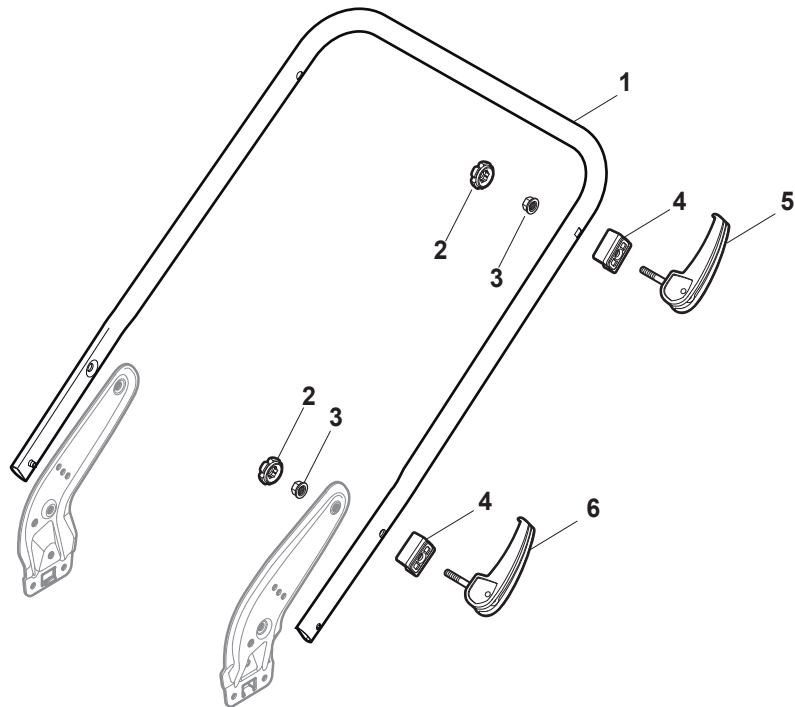

Fig.	Quantity	Part No	Description	Notes
54	1	322722802/1	Half-Shell   Starting Block inner-half	for ERGO Handle
54	1	322722807/0	Speed Control Lever Half-Bearing	for PRO Handle
55	1	322722803/0	Half-Shell	
56	2	112728702/0	Screw	
57	1	322399820/0	Knob	
58	2	112728300/0	Screw	
59	1	322319307/1	Lever, Speed Drive Control	

# MP1 504 WSVQ

WBH Petrol Steel Mask

Issue 10 - 2015

Fig.	Quantity	Part No	Description	Notes
1	1	322393741/0	Handle	
2	1	322226214/0	Mask, White	
3	1	322500110/0	Front Combi	
4	6	112728697/0	Screw	
5	2	112728699/0	Screw	
6	1	381004787/0	White Deck	Side Discharge

# MP1 504 WSVQ

WBH Petrol Steel Mask

Issue 10 - 2015

Fig.	Quantity	Part No	Description	Notes
1	1	322500111/0	Front Combi	
2	6	112728697/0	Screw	
3	2	112728699/0	Screw	
4	1	322055524/0	Insert	
5	1	322226215/0	Mask, Red	
6	1	322393742/0	Handle	
7	1	381004777/0	Red Deck	Side Discharge

Fig.	Quantity	Part No	Description	Notes
1	1	381006785/0	Handle Lower Part	Black
2	2	112819110/0	Screw	
3	2	122671651/0	Washer	
4	2	122399900/0	Knob	
5	2	112293200/0	Nut	
6	2	112818900/0	Screw	
8	2	112155000/0	Nut	
9	2	112521350/0	Washer	
10	2	112369500/0	Elastic Washer	
11	2	112760605/0	Screw	
12	1	381008730/0	Outfit	Black