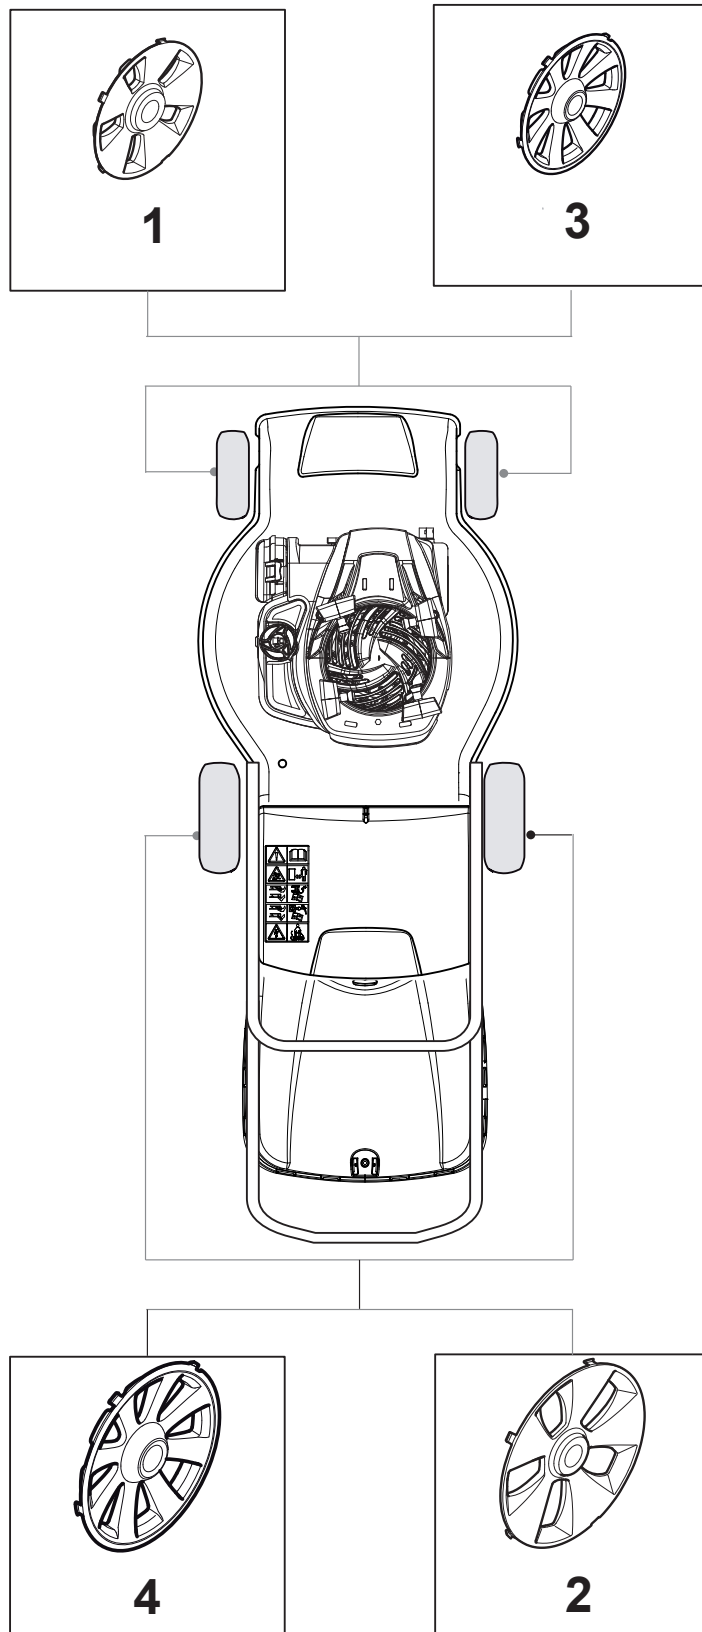

THIS INFORMATION IS NOT INTENDED FOR SALE OR RESALE, AND THIS NOTICE MUST REMAIN ON ALL COPIES.

Fig.	Quantity	Part No	Description	Notes
1	1	322055262/0	Lower Cover	
2	1	322055263/0	Upper Cover	
3	1	322602026/0	Button	
4	5	112728699/0	Screw	
5	1	125943004/0	Screw	
6	1	122450477/0	Spring	
7	1	322981471/1	Plate	
8	5	112728697/0	Screw	
9	1	322602027/0	Lens	
10	1	322602028/0	Visualizer	
11	1	112154510/0	Nut	
12	1	112523040/0	Washer	
13	1	122517873/0	Pin	
14	1	381003475/0	Lever, Height Adjustment	
15	1	322778475/0	Bracket	
16	1	112815270/0	Screw	
17	1	122450480/0	Spring	
18	2	322545152/0	Plate	
19	4	112728698/0	Screw	
20	1	322778477/0	Support	
21	1	181003116/0	Gear Box	
23	1	381302881/0	Front Wheel Axle	
24	1	381302891/0	Rear Wheel Axle	
25	1	322806647/0	Bracket	
26	2	119216035/0	Bearing	
27	1	122570110/1	Pinion Right	
28	1	122570120/1	Pinion Left	
29	4	112608600/0	Seeger	
30	2	122753000/0	Pin	
31	1	381002047/0	Wheels Control Rod	
32	2	122519820/0	Pin	
33	2	322785305/0	Support	
34	4	112728697/0	Screw	
35	2	112436051/0	Plate	
37	2	322600247/0	Protection, Wheel	
38	2	322600205/1	Protection, Wheel	
39	2	322042068/0	Bushing	
40	2	112521371/0	Washer	
41	2	112523050/0	Washer	
42	1	135064005/0	Belt	
43	5	112728704/1	Screw	
44	1	112674550/0	Screw	
45	2	112154210/0	Nut	
46	1	122671656/0	Washer	
47	2	112792611/0	Screw	
48	2	112689500/0	Screw	
49	1	322806649/0	Bracket	
50	1	322608567/0	Stiffening	
51	2	112735120/0	Screw	
52	1	118390020/0	Conduit Clip	
53	1	381030107/0	Cable, Speed Drive Control	

### DELTA Wheel (Pierced) - Ø 200

### DELTA Wheel - Ø 280

Fig.	Quantity	Part No	Description	Notes
1	2	381007477/0	Wheel	
2	8	119216035/0	Bearing	
3	2	322110640/0	Hub Cap Grey	
4	2	381007478/1	Wheel	

Fig.	Quantity	Part No	Description	Notes
1	2	322110643/0	Hub Cap Grey	Grey
2	2	322110644/0	Hub Cap Grey	Grey
3	2	322110645/0	Hub Cap Grey	Grey
4	2	322110646/0	Hub Cap Grey	Grey