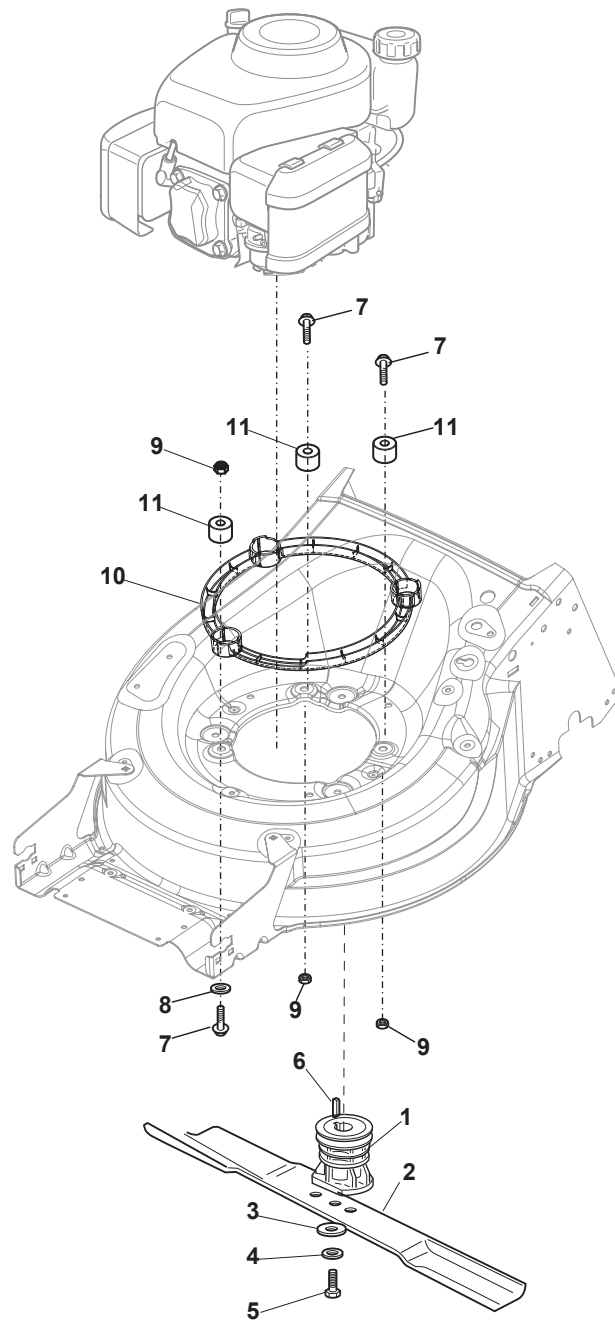

Fig.	Quantity	Part No	Description	Notes
1	1	322108315/0	Conveyor	
2	1	322600309/0	Stone Guard, Black	
3	1	122450456/0	Spring	
4	2	112604896/0	Crown Fastener	
5	2	112727803/0	Screw	
6	1	322806639/0	Fulcrum Pin	
7	2	112154510/0	Nut	
8	1	122517869/1	Pin	
9	2	118203853/0	Screw	

Fig.	Quantity	Part No	Description	Notes
1	1	122465607/3	Hub With Pulley, Crankshaft Ø 22.2	
2	1	181004366/2	Blade	
3	1	122160400/0	Elastic Disc	
4	1	112523080/0	Washer	
5	1	112735698/0	Screw	
6	1	112139100/0	Feather, Crankshaft Ø 22,2	
7	2	112691700/0	Screw	for B&S 675EX-750EX (MP1 50) and 850E
7	3	112692050/0	Screw	for B&S 750EX (MP1 55)
8	1	112521350/0	Washer	
9	3	112154210/0	Nut	
10	1	322170964/0	Protection	
11	3	122170835/0	Spacer	
12	1	112691700/0	Screw	for B&S 750EX
12	1	112692050/0	Screw	for B&S 675EX and 850E