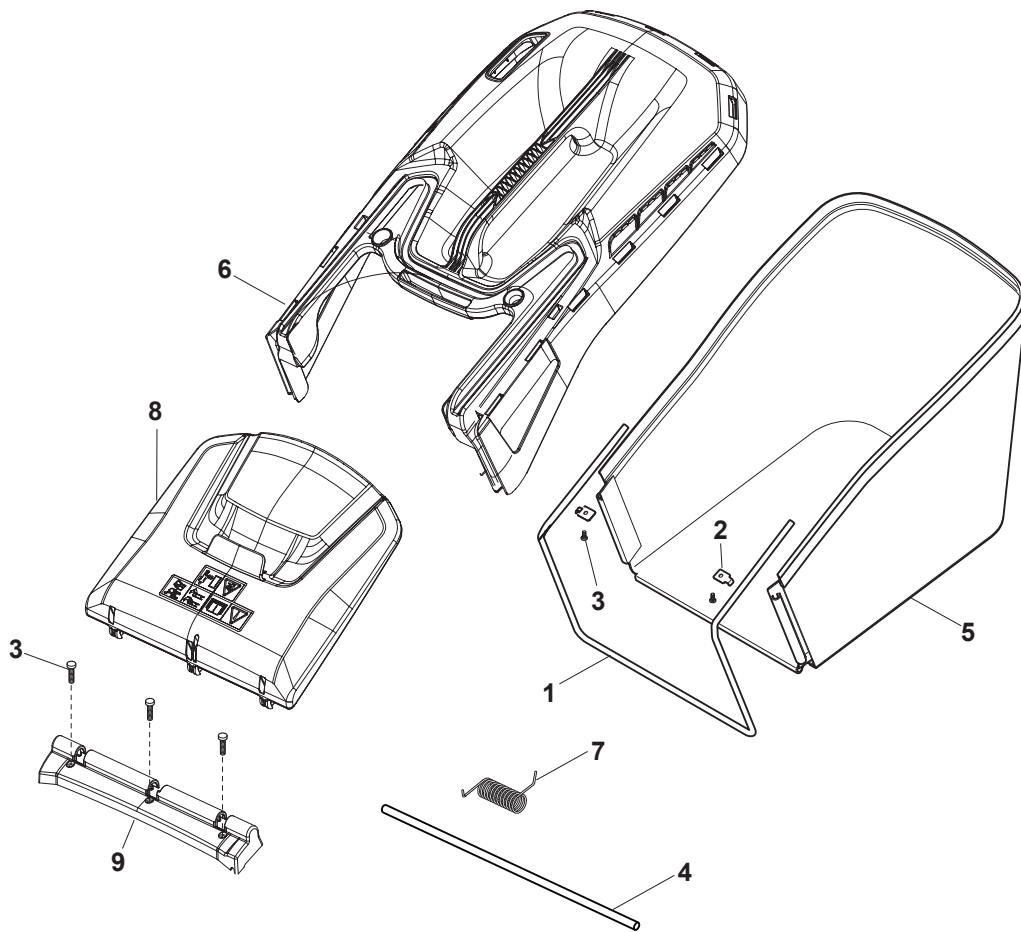

Fig.	Quantity	Part No	Description	Notes
1	1	322109569/0	Black Stone Guard Support	
2	1	322600312/0	Stone Guard, White	
2	1	322600308/0	Stone Guard, Black	
3	3	112728697/0	Screw	
4	1	122517884/0	Pin	
5	1	181102350/0	Cancas GrassCatcher	
6	1	181006410/0	Fabric Box Frame	
7	1	122450479/0	Spring	