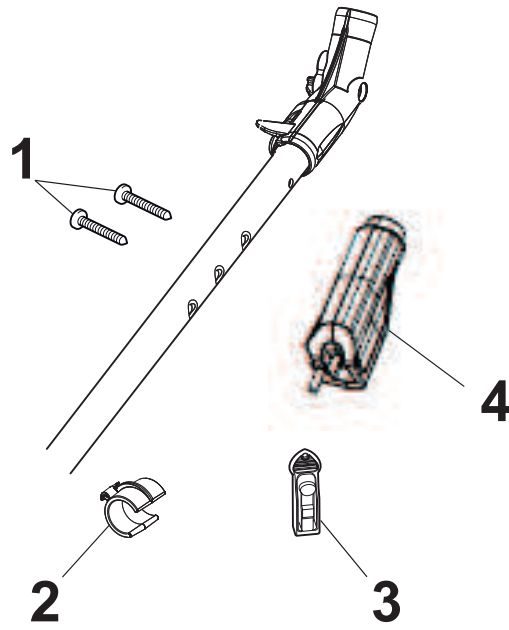

Fig.	Quantity	Part No	Description	Notes
1	1	381007559/0	Handle, Upper Part	Black
2	1	122430313/0	Guide Spring	
3	1	112521330/0	Washer	
4	1	112154510/0	Nut	
5	2	322806644/0	Protection	
6	4	112523000/1	Washer	
7	4	112727812/0	Screw	
8	2	322680017/0	Washer	
9	2	122131750/0	Nut	
10	2	322399835/0	Knob	
11	1	381003253/0	Handle	Black
12	1	381030108/0	Clutch Cable	
13	1	181003437/0	Lever, Engine Brake Black	
14	1	181003438/0	Drive Control Lever	
15	1	181030088/0	Cable, Thread Engine Brake	for B&S 550-625E-675 Series
15	1	181030053/0	Cable, Thread Engine Brake	for B&S 675Es Series
15	1	181030087/0	Cable, Thread Engine Brake	for B&S 750-750Es-775IS Series
15	1	181030054/0	Cable, Thread Engine Brake	for GGP 140cc Engine
15	1	181030070/0	Cable, Thread Engine Brake	for HONDA - B&S 625-850 - GGP 160cc
16	1	112727784/0	Screw	
17	1	322551639/0	Fixed Plate	
18	1	112154510/0	Nut	

Fig.	Quantity	Part No	Description	Notes
1	1	381007559/0	Handle, Upper Part	Black
2	1	122430313/0	Guide Spring	
3	1	112521330/0	Washer	
4	1	112154510/0	Nut	
5	2	322806644/0	Protection	
6	4	112523000/1	Washer	
7	4	112727812/0	Screw	
8	2	322680017/0	Washer	
9	2	122131750/0	Nut	
10	2	322399835/0	Knob	
11	1	381003253/0	Handle	Black
12	1	381030108/0	Clutch Cable	
13	1	181003437/0	Lever, Engine Brake Black	
14	1	181003438/0	Drive Control Lever	
15	1	181030088/0	Cable, Thread Engine Brake	for B&S 550-625E-675 Series
15	1	181030053/0	Cable, Thread Engine Brake	for B&S 675Es Series
15	1	181030087/0	Cable, Thread Engine Brake	for B&S 750-750Es-775IS Series
15	1	181030054/0	Cable, Thread Engine Brake	for GGP 140cc Engine
15	1	181030070/0	Cable, Thread Engine Brake	for HONDA - B&S 625-850 - GGP 160cc
16	1	112727786/0	Screw	
17	1	112154510/0	Nut	
18	1	181005540/0	Throttle Cable	

Fig.	Quantity	Part No	Description	Notes
1	1	112728702/0	Screw	without Varietor
1	1	112728300/0	Screw	with Varietor
2	1	133320022/0	Fastpoint Clamp Art.0384.Aa01	
3	1	322076570/1	Battery Safety Key	
4	1	381600400/0	Switch	