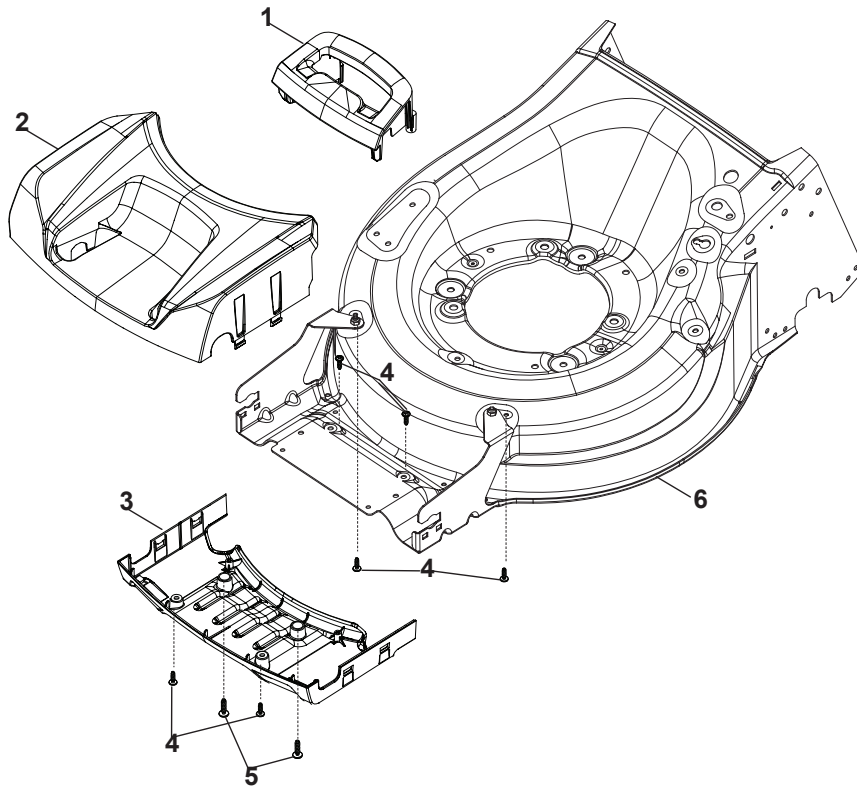

THIS INFORMATION IS NOT INTENDED FOR SALE OR RESALE, AND THIS NOTICE MUST REMAIN ON ALL COPIES.

Fig.	Quantity	Part No	Description	Notes
1	1	322055262/0	Lower Cover	
2	1	322055263/0	Upper Cover	
3	1	322602026/0	Button	
4	5	112728699/0	Screw	
5	1	125943004/0	Screw	
6	1	122450477/0	Spring	
7	1	322981471/1	Plate	
8	5	112728697/0	Screw	
9	1	322602027/0	Lens	
10	1	322602028/0	Visualizer	
11	1	112154510/0	Nut	
12	1	112523040/0	Washer	
13	1	122517873/0	Pin	
14	1	381003475/0	Lever, Height Adjustment	
15	1	322778475/0	Bracket	
16	1	112815270/0	Screw	
17	1	122450480/0	Spring	
18	2	322545152/0	Plate	
19	4	112728698/0	Screw	
20	1	322778477/0	Support	
21	1	181003116/0	Gear Box	
23	1	381302881/0	Front Wheel Axle	
24	1	381302891/0	Rear Wheel Axle	
25	1	322806647/0	Bracket	
26	2	119216035/0	Bearing	
27	1	122570110/1	Pinion Right	
28	1	122570120/1	Pinion Left	
29	4	112608600/0	Seeger	
30	2	122753000/0	Pin	
31	1	381002047/0	Wheels Control Rod	
32	2	122519820/0	Pin	
33	2	322785305/0	Support	
34	4	112728697/0	Screw	
35	2	112436051/0	Plate	
37	2	322600247/0	Protection, Wheel	
38	2	322600205/1	Protection, Wheel	
39	2	322042068/0	Bushing	
40	2	112521371/0	Washer	
41	2	112523050/0	Washer	
42	1	135064005/0	Belt	
43	5	112728704/1	Screw	
44	1	112674550/0	Screw	
45	2	112154210/0	Nut	
46	1	122671656/0	Washer	
47	2	112792611/0	Screw	
48	2	112689500/0	Screw	
49	1	322806649/0	Bracket	
50	1	322608567/0	Stiffening	
51	2	112735120/0	Screw	
52	1	118390020/0	Conduit Clip	
53	1	381030107/0	Cable, Speed Drive Control	

Fig.	Quantity	Part No	Description	Notes
54	1	322722802/1	Half-Shell   Starting Block inner-half	for ERGO Handle
54	1	322722807/0	Speed Control Lever Half-Bearing	for PRO Handle
55	1	322722803/0	Half-Shell	
56	2	112728702/0	Screw	
57	1	322399820/0	Knob	
58	2	112728300/0	Screw	
59	1	322319307/1	Lever, Speed Drive Control	