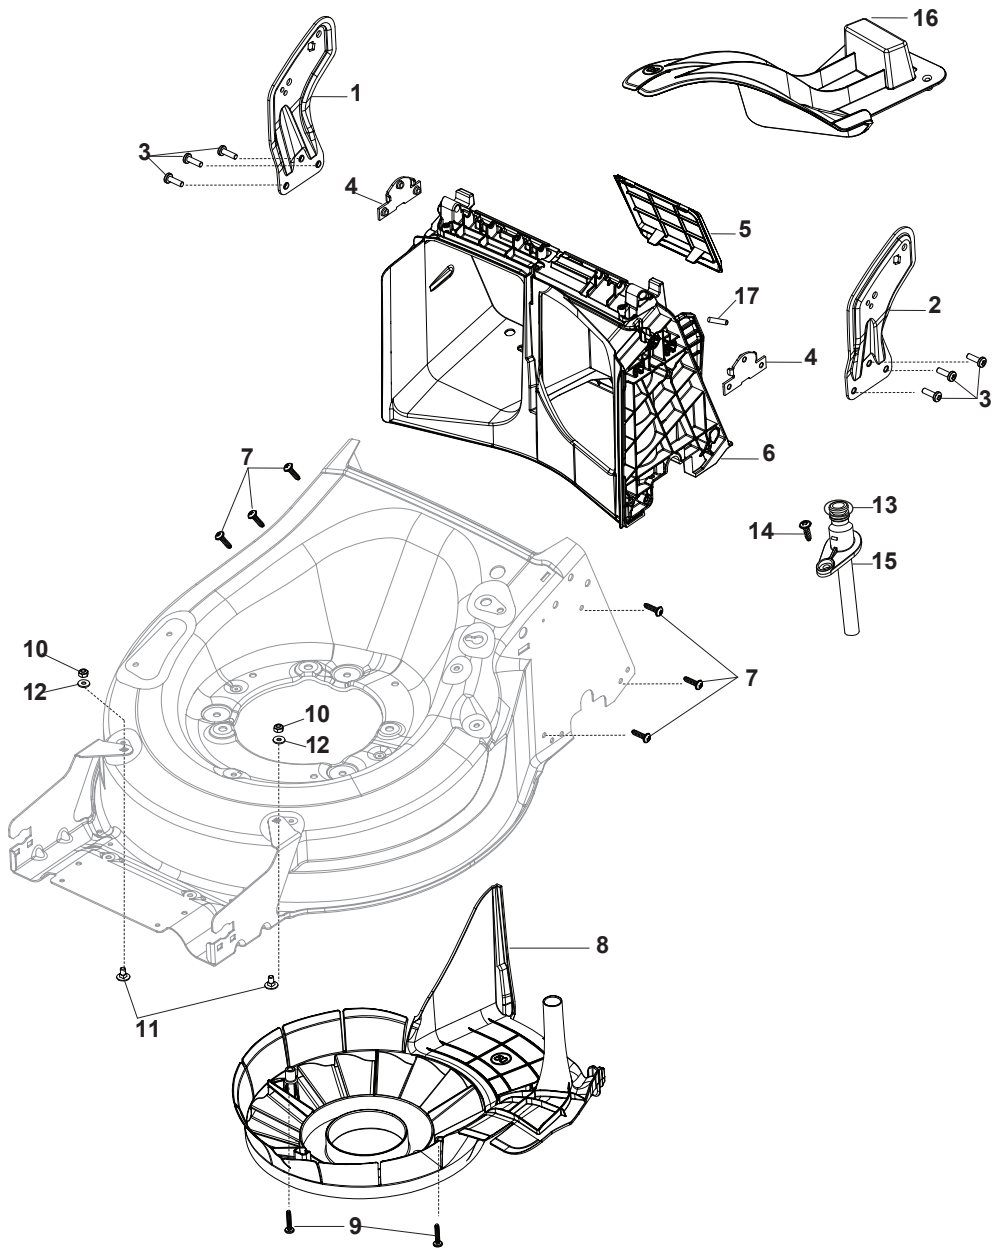

### DELTA Wheel - Ø 280

Fig.	Quantity	Part No	Description	Notes
1	2	381007477/0	Wheel	
2	8	119216035/0	Bearing	
3	2	322110640/0	Hub Cap Grey	
4	2	381007478/1	Wheel	

Fig.	Quantity	Part No	Description	Notes
1	2	322110643/0	Hub Cap Grey	Grey
2	2	322110644/0	Hub Cap Grey	Grey
3	2	322110645/0	Hub Cap Grey	Grey
4	2	322110646/0	Hub Cap Grey	Grey

Fig.	Quantity	Part No	Description	Notes
1	1	381005195/0	Bracket-Rh	
2	1	381005197/0	Bracket-Lh	
3	6	112727801/0	Screw	
4	2	322545213/0	Plate	
5	1	322600310/0	Rear door	Not for TR/E models
6	1	322108316/0	Conveyor	
7	6	112728699/0	Screw	
8	1	322060270/0	Carter Mulching	
9	2	112728530/0	Screw	
10	2	112154510/0	Nut	
11	2	112815200/0	Screw	
12	2	112521330/0	Washer	
13	1	119035000/0	Or Ring	
14	1	112728697/0	Screw	
15	1	322034002/0	Washing Connection	
16	1	322140245/0	Deflector	
17	1	112645708/0	Pin	

Fig.	Quantity	Part No	Description	Notes
1	1	322108315/0	Conveyor	
2	1	322600309/0	Stone Guard, Black	
3	1	122450456/0	Spring	
4	2	112604896/0	Crown Fastener	
5	2	112727803/0	Screw	
6	1	322806639/0	Fulcrum Pin	
7	2	112154510/0	Nut	
8	1	122517869/1	Pin	
9	2	118203853/0	Screw	