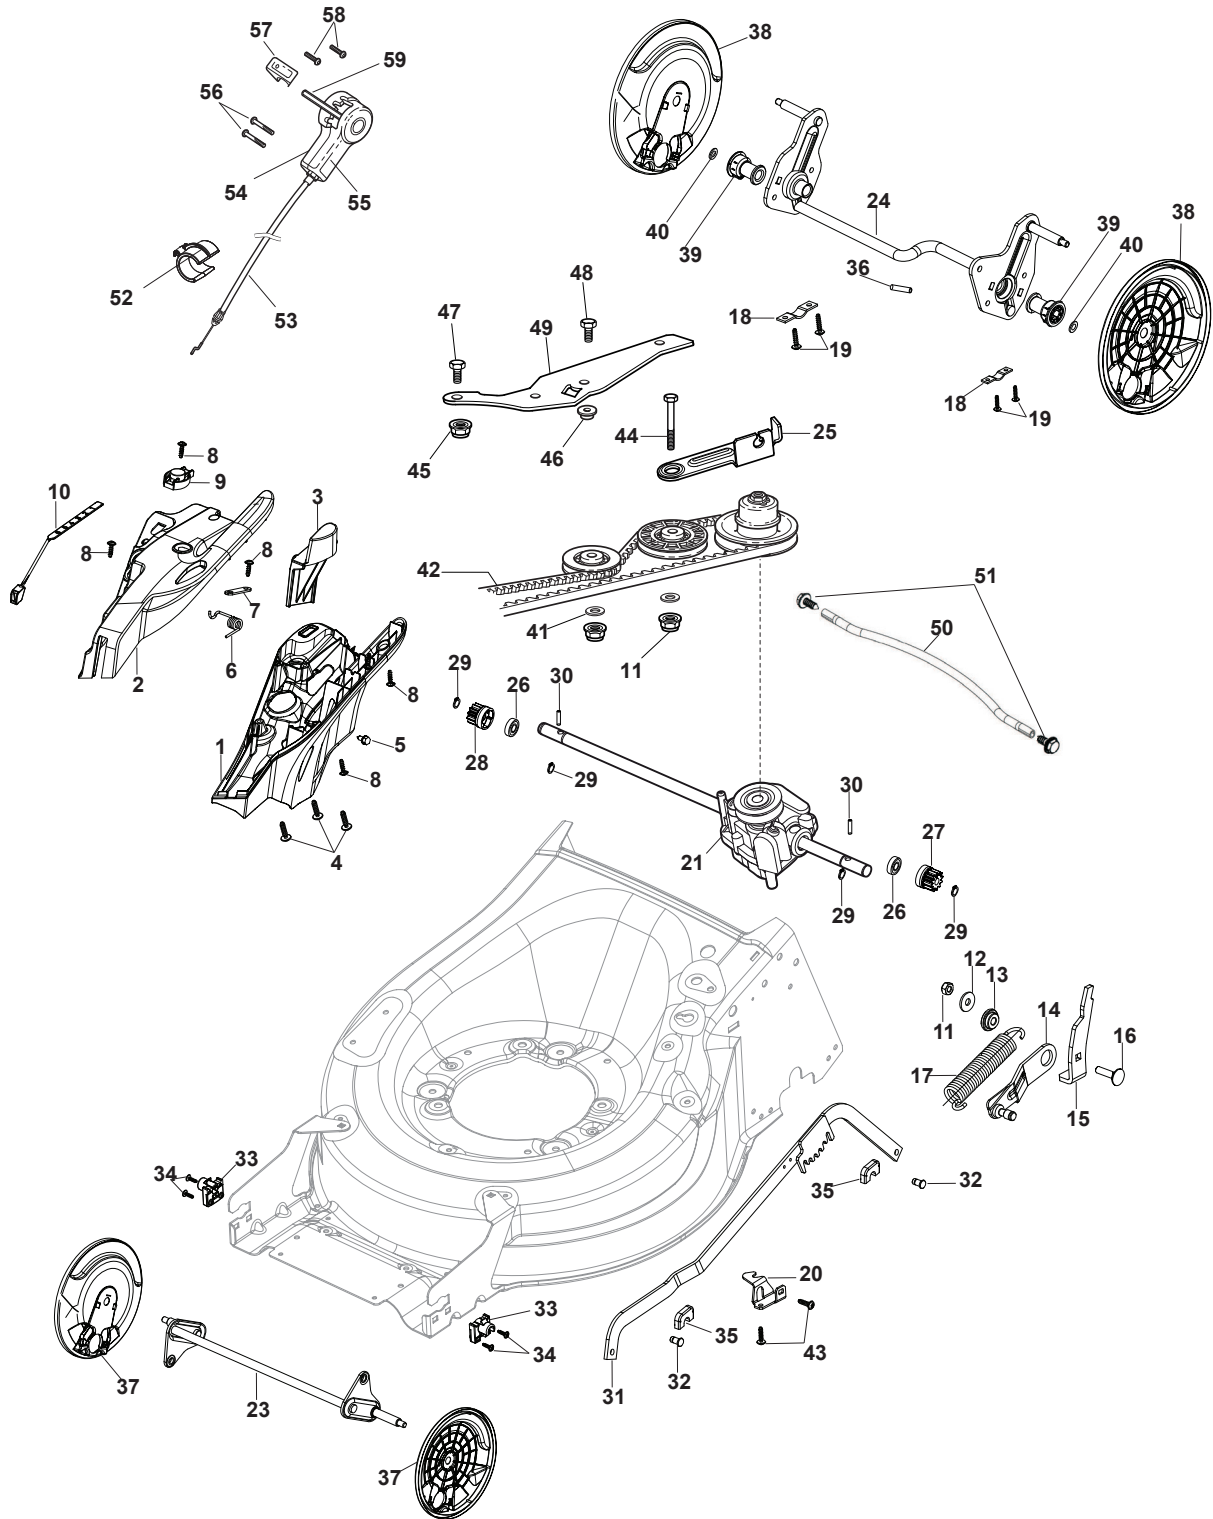

THIS INFORMATION IS NOT INTENDED FOR SALE OR RESALE, AND THIS NOTICE MUST REMAIN ON ALL COPIES.

Fig.	Quantity	Part No	Description	Notes
1	1	322055262/0	Lower Cover	
2	1	322055263/0	Upper Cover	
3	1	322602026/0	Button	
4	5	112728699/0	Screw	
5	1	125943004/0	Screw	
6	1	122450477/0	Spring	
7	1	322981471/1	Plate	
8	5	112728697/0	Screw	
9	1	322602027/0	Lens	
10	1	322602028/0	Visualizer	
11	1	112154510/0	Nut	
12	1	112523040/0	Washer	
13	1	122517873/0	Pin	
14	1	381003475/0	Lever, Height Adjustment	
15	1	322778475/0	Bracket	
16	1	112815270/0	Screw	
17	1	122450480/0	Spring	
18	2	322545152/0	Plate	
19	4	112728698/0	Screw	
20	1	322778477/0	Support	
21	1	181003116/0	Gear Box	
23	1	381302881/0	Front Wheel Axle	
24	1	381302891/0	Rear Wheel Axle	
25	1	322806647/0	Bracket	
26	2	119216035/0	Bearing	
27	1	122570110/1	Pinion Right	
28	1	122570120/1	Pinion Left	
29	4	112608600/0	Seeger	
30	2	122753000/0	Pin	
31	1	381002047/0	Wheels Control Rod	
32	2	122519820/0	Pin	
33	2	322785305/0	Support	
34	4	112728697/0	Screw	
35	2	112436051/0	Plate	
37	2	322600247/0	Protection, Wheel	
38	2	322600205/1	Protection, Wheel	
39	2	322042068/0	Bushing	
40	2	112521371/0	Washer	
41	2	112523050/0	Washer	
42	1	135064005/0	Belt	
43	5	112728704/1	Screw	
44	1	112674550/0	Screw	
45	2	112154210/0	Nut	
46	1	122671656/0	Washer	
47	2	112792611/0	Screw	
48	2	112689500/0	Screw	
49	1	322806649/0	Bracket	
50	1	322608567/0	Stiffening	
51	2	112735120/0	Screw	
52	1	118390020/0	Conduit Clip	
53	1	381030107/0	Cable, Speed Drive Control	

Fig.	Quantity	Part No	Description	Notes
54	1	322722802/1	Half-Shell   Starting Block inner-half	for ERGO Handle
54	1	322722807/0	Speed Control Lever Half-Bearing	for PRO Handle
55	1	322722803/0	Half-Shell	
56	2	112728702/0	Screw	
57	1	322399820/0	Knob	
58	2	112728300/0	Screw	
59	1	322319307/1	Lever, Speed Drive Control	