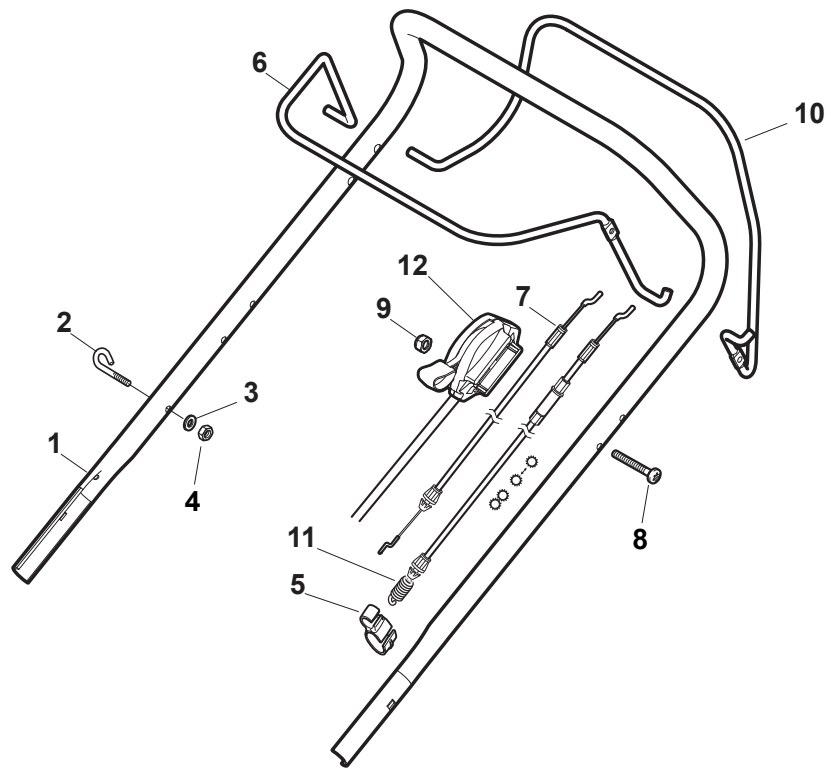

Fig.	Quantity	Part No	Description	Notes
1	1	381006745/1	Handle, Upper Part with sponge handgrip	with Sponge
1	1	381006739/1	Handle, Upper Part	without Sponge
2	1	122430313/0	Guide Spring	
3	1	112521330/0	Washer	
4	1	112154510/0	Nut	
5	1	118390020/0	Conduit Clip Caproeurope	
6	1	181003363/1	Lever, Engine Brake Black	Black
6	1	381003365/0	Lever, Engine Brake Yellow	Yellow
7	1	181030087/0	Cable, Thread Engine Brake	Handle w/Knob - For B&S 775 IS
7	1	181030057/0	Cable, Thread Engine Brake	Handle w/Lever - For B&S 775 IS
8	1	112727783/0	Screw	
9	1	112154510/0	Nut	
10	1	181003364/0	Drive Control Lever	Black
10	1	381003366/0	Lever, Driving Yellow	Yellow
11	1	381030104/0	Clutch Cable	
12	1	322551640/0	Plate	

Fig.	Quantity	Part No	Description	Notes
1	1	381006745/1	Handle, Upper Part with sponge handgrip	with Sponge
1	1	381006739/1	Handle, Upper Part	without Sponge
2	1	122430313/0	Guide Spring	
3	1	112521330/0	Washer	
4	1	112154510/0	Nut	
5	1	118390020/0	Conduit Clip Caproeurop	
6	1	181003363/1	Lever, Engine Brake Black	Black
6	1	381003365/0	Lever, Engine Brake Yellow	Yellow
7	1	181030087/0	Cable, Thread Engine Brake	Handle w/Knob - For B&S 775 IS
7	1	181030057/0	Cable, Thread Engine Brake	Handle w/Lever - For B&S 775 IS
8	1	112727783/0	Screw	
9	1	112154510/0	Nut	
10	1	181003364/0	Drive Control Lever	Black
10	1	381003366/0	Lever, Driving Yellow	Yellow
11	1	381030104/0	Clutch Cable	
12	1	181005537/0	Throttle Cable	for Handle with Knob
12	1	181005539/0	Throttle Cable	for Handle with Lever