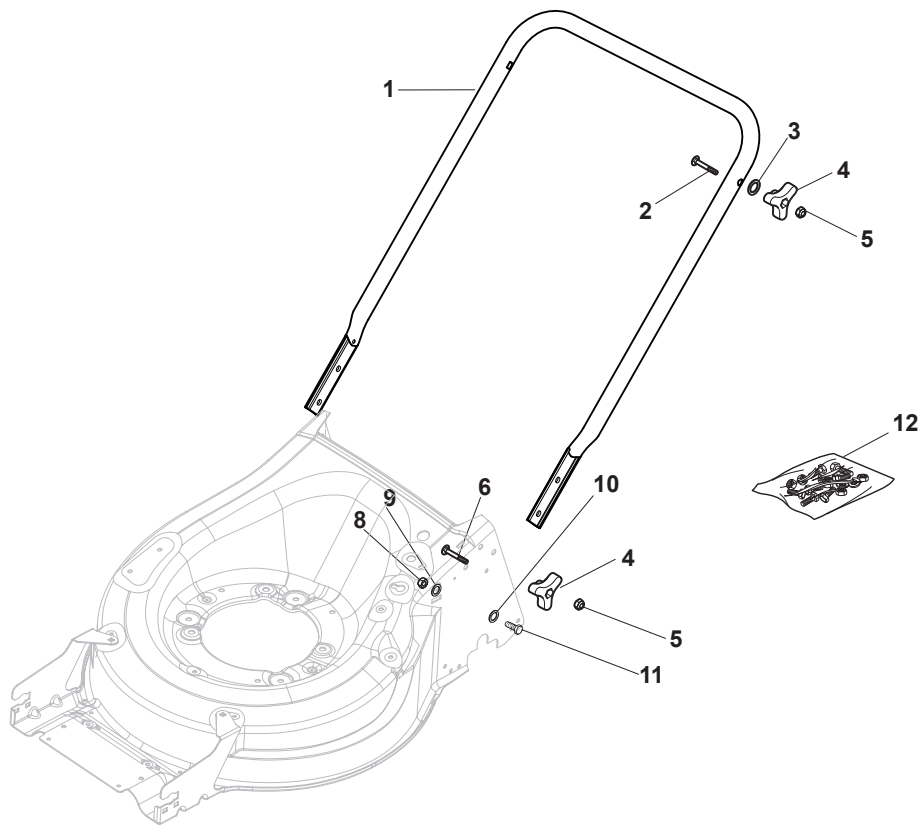

Fig.	Quantity	Part No	Description	Notes
54	1	322722802/1	Half-Shell   Starting Block inner-half	for ERGO Handle
54	1	322722807/0	Speed Control Lever Half-Bearing	for PRO Handle
55	1	322722803/0	Half-Shell	
56	2	112728702/0	Screw	
57	1	322399820/0	Knob	
58	2	112728300/0	Screw	
59	1	322319307/1	Lever, Speed Drive Control	

# MP1 504 WSVQ

WBH Petrol Steel Mask

Issue 10 - 2015

Fig.	Quantity	Part No	Description	Notes
1	1	322393741/0	Handle	
2	1	322226214/0	Mask, White	
3	1	322500110/0	Front Combi	
4	6	112728697/0	Screw	
5	2	112728699/0	Screw	
6	1	381004787/0	White Deck	Side Discharge

# MP1 504 WSVQ

WBH Petrol Steel Mask

Issue 10 - 2015

Fig.	Quantity	Part No	Description	Notes
1	1	322500111/0	Front Combi	
2	6	112728697/0	Screw	
3	2	112728699/0	Screw	
4	1	322055524/0	Insert	
5	1	322226215/0	Mask, Red	
6	1	322393742/0	Handle	
7	1	381004777/0	Red Deck	Side Discharge

Fig.	Quantity	Part No	Description	Notes
1	1	381006785/0	Handle Lower Part	Black
2	2	112819110/0	Screw	
3	2	122671651/0	Washer	
4	2	122399900/0	Knob	
5	2	112293200/0	Nut	
6	2	112818900/0	Screw	
8	2	112155000/0	Nut	
9	2	112521350/0	Washer	
10	2	112369500/0	Elastic Washer	
11	2	112760605/0	Screw	
12	1	381008730/0	Outfit	Black