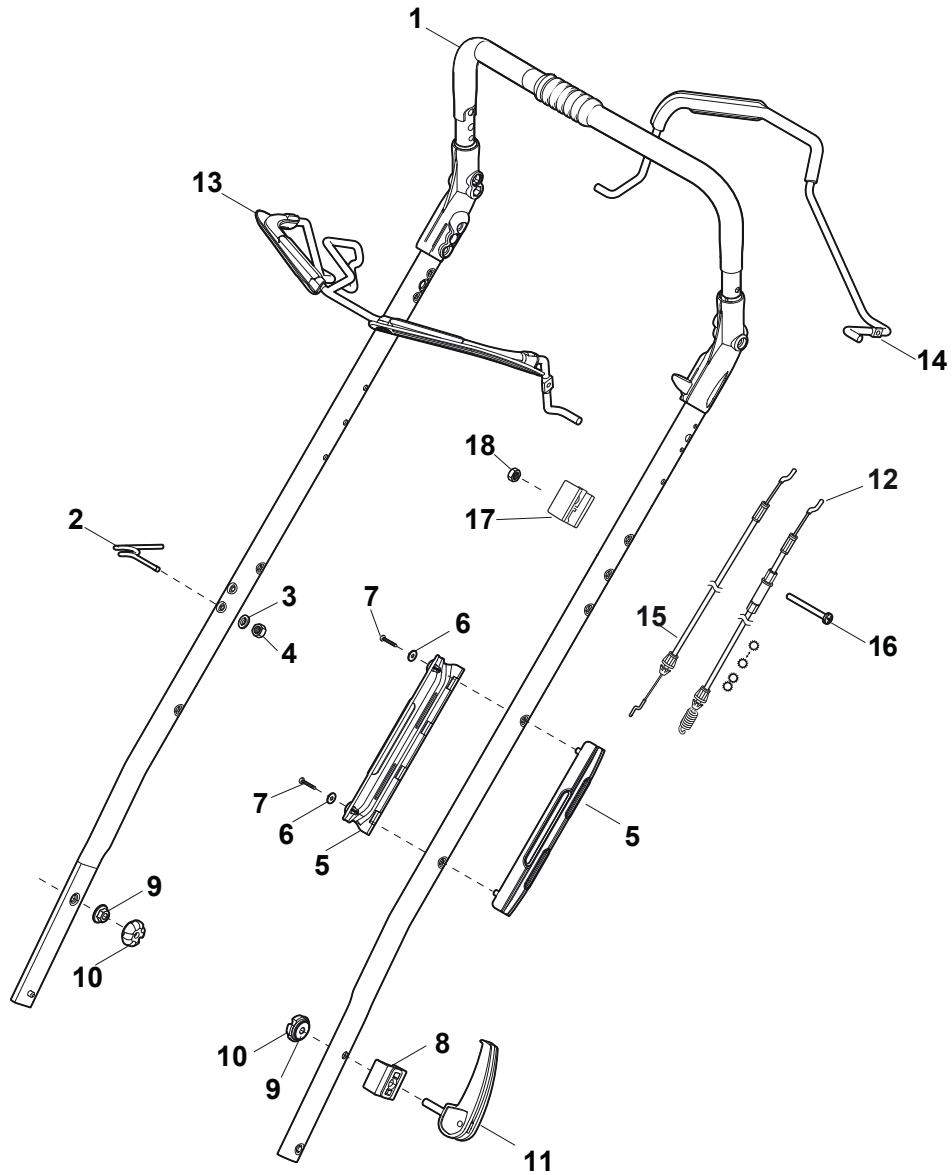

Fig.	Quantity	Part No	Description	Notes
1	1	381007559/0	Handle, Upper Part	Black
2	1	122430313/0	Guide Spring	
3	1	112521330/0	Washer	
4	1	112154510/0	Nut	
5	2	322806644/0	Protection	
6	4	112523000/1	Washer	
7	4	112727812/0	Screw	
8	2	322680017/0	Washer	
9	2	122131750/0	Nut	
10	2	322399835/0	Knob	
11	1	381003253/0	Handle	Black
12	1	381030108/0	Clutch Cable	
13	1	181003437/0	Lever, Engine Brake Black	
14	1	181003438/0	Drive Control Lever	
15	1	181030088/0	Cable, Thread Engine Brake	for B&S 550-625E-675 Series
15	1	181030053/0	Cable, Thread Engine Brake	for B&S 675Es Series
15	1	181030087/0	Cable, Thread Engine Brake	for B&S 750-750Es-775IS Series
15	1	181030054/0	Cable, Thread Engine Brake	for GGP 140cc Engine
15	1	181030070/0	Cable, Thread Engine Brake	for HONDA - B&S 625-850 - GGP 160cc
16	1	112727784/0	Screw	
17	1	322551639/0	Fixed Plate	
18	1	112154510/0	Nut	

Bushing - Ø180

Ball Bearing - Ø180

Bushing - Ø240

Ball Bearing - Ø240

Fig.	Quantity	Part No	Description	Notes
1	6	112728706/0	Screw	
2	2	381007462/1	Wheel	
3	8	322042064/0	Bushing	
4	2	381007442/1	Wheel	
5	2	381007466/1	Wheel	
6	2	381007445/1	Wheel	
7	2	381007463/1	Wheel	
8	8	119216035/0	Bearing	
9	2	381007448/1	Wheel	
10	2	381007467/1	Wheel	
11	2	381007455/1	Wheel	