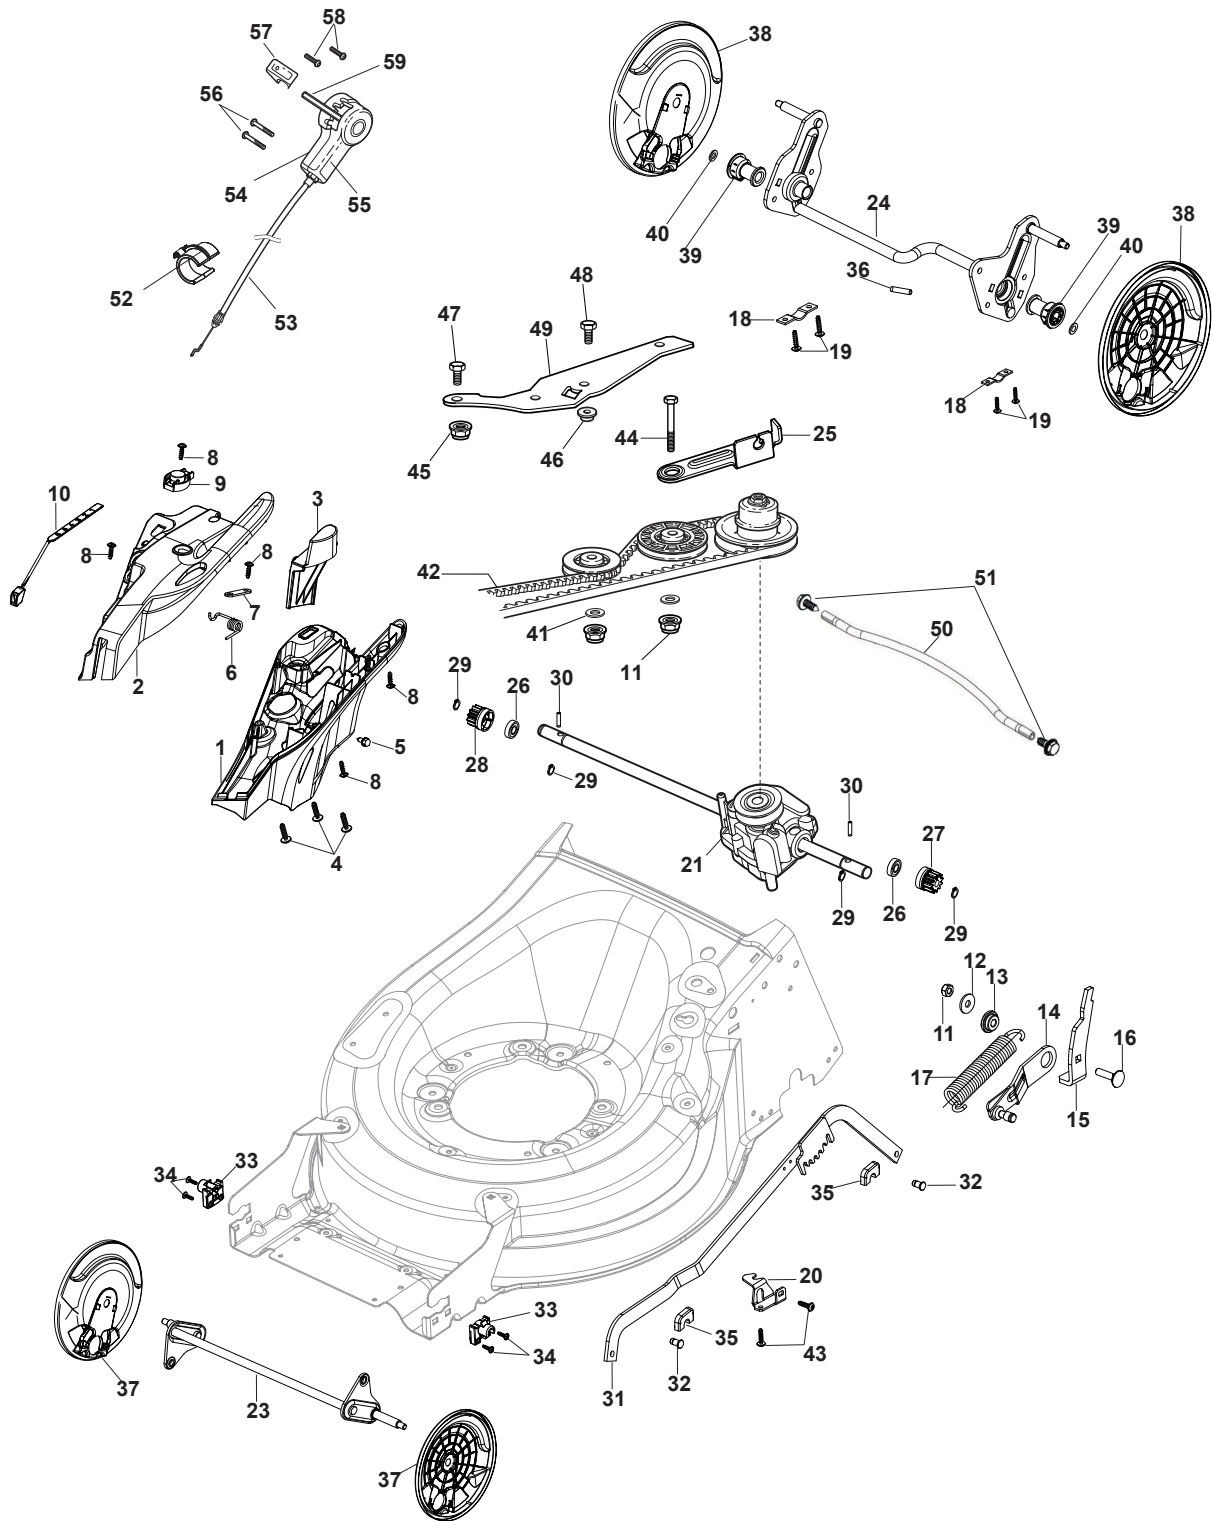

THIS INFORMATION IS NOT INTENDED FOR SALE OR RESALE, AND THIS NOTICE MUST REMAIN ON ALL COPIES.

Fig.	Quantity	Part No	Description	Notes
1	1	322055262/0	Lower Cover	
2	1	322055263/0	Upper Cover	
3	1	322602026/0	Button	
4	5	112728699/0	Screw	
5	1	125943004/0	Screw	
6	1	122450477/0	Spring	
7	1	322981471/1	Plate	
8	5	112728697/0	Screw	
9	1	322602027/0	Lens	
10	1	322602028/0	Visualizer	
11	1	112154510/0	Nut	
12	1	112523040/0	Washer	
13	1	122517873/0	Pin	
14	1	381003475/0	Lever, Height Adjustment	
15	1	322778475/0	Bracket	
16	1	112815270/0	Screw	
17	1	122450480/0	Spring	
18	2	322545152/0	Plate	
19	4	112728698/0	Screw	
20	1	322778477/0	Support	
21	1	181003116/0	Gear Box	
23	1	381302881/0	Front Wheel Axle	
24	1	381302891/0	Rear Wheel Axle	
25	1	322806647/0	Bracket	
26	2	119216035/0	Bearing	
27	1	122570110/1	Pinion Right	
28	1	122570120/1	Pinion Left	
29	4	112608600/0	Seeger	
30	2	122753000/0	Pin	
31	1	381002047/0	Wheels Control Rod	
32	2	122519820/0	Pin	
33	2	322785305/0	Support	
34	4	112728697/0	Screw	
35	2	112436051/0	Plate	
37	2	322600247/0	Protection, Wheel	
38	2	322600205/1	Protection, Wheel	
39	2	322042068/0	Bushing	
40	2	112521371/0	Washer	
41	2	112523050/0	Washer	
42	1	135064005/0	Belt	
43	5	112728704/1	Screw	
44	1	112674550/0	Screw	
45	2	112154210/0	Nut	
46	1	122671656/0	Washer	
47	2	112792611/0	Screw	
48	2	112689500/0	Screw	
49	1	322806649/0	Bracket	
50	1	322608567/0	Stiffening	
51	2	112735120/0	Screw	
52	1	118390020/0	Conduit Clip	
53	1	381030107/0	Cable, Speed Drive Control	

Fig.	Quantity	Part No	Description	Notes
54	1	322722802/1	Half-Shell   Starting Block inner-half	for ERGO Handle
54	1	322722807/0	Speed Control Lever Half-Bearing	for PRO Handle
55	1	322722803/0	Half-Shell	
56	2	112728702/0	Screw	
57	1	322399820/0	Knob	
58	2	112728300/0	Screw	
59	1	322319307/1	Lever, Speed Drive Control	