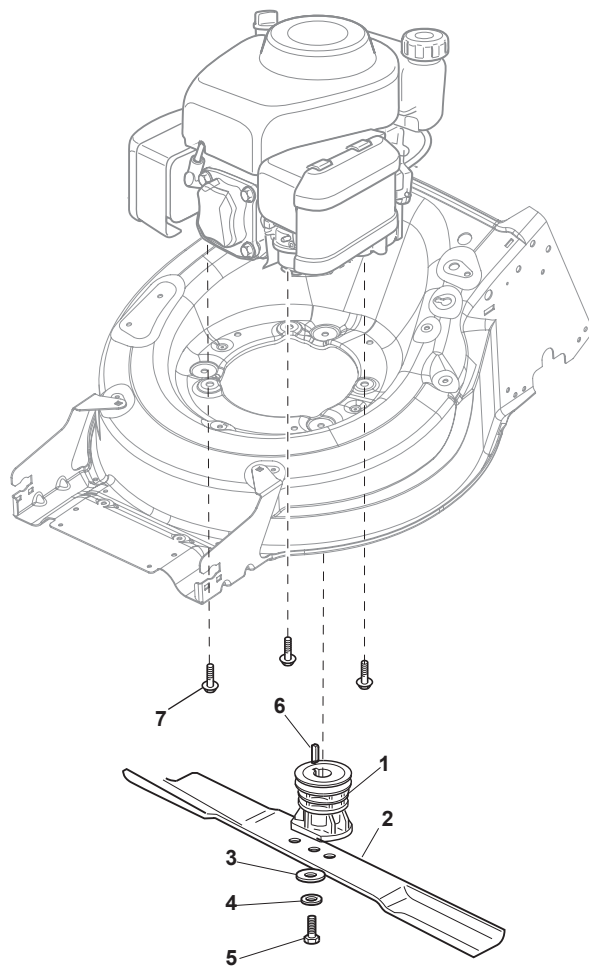

Fig.	Quantity	Part No	Description	Notes
1	1	322108315/0	Conveyor	
2	1	322600309/0	Stone Guard, Black	
3	1	122450456/0	Spring	
4	2	112604896/0	Crown Fastener	
5	2	112727803/0	Screw	
6	1	322806639/0	Fulcrum Pin	
7	2	112154510/0	Nut	
8	1	122517869/1	Pin	
9	2	118203853/0	Screw	

Fig.	Quantity	Part No	Description	Notes
1	1	122465607/3	Hub With Pulley, Crankshaft Ø 22.2	
2	1	181004366/2	Blade	
3	1	122160400/0	Elastic Disc	
4	1	112523080/0	Washer	
5	1	112735698/0	Screw	
6	1	112139100/0	Feather, Crankshaft Ø 22,2	
7	2	112691700/0	Screw	for B&S 675EX-750EX (MP1 50) and 850E
7	3	112692050/0	Screw	for B&S 750EX (MP1 55)
8	1	112521350/0	Washer	
9	3	112154210/0	Nut	
10	1	322170964/0	Protection	
11	3	122170835/0	Spacer	
12	1	112691700/0	Screw	for B&S 750EX
12	1	112692050/0	Screw	for B&S 675EX and 850E