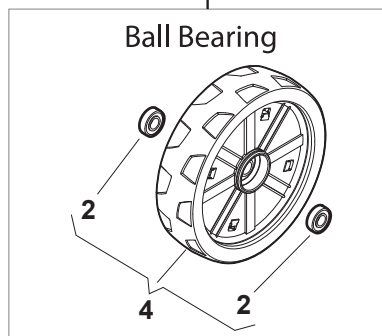

DELTA Wheel (Pierced) - Ø 200

DELTA Wheel - Ø 280

Fig.	Quantity	Part No	Description	Notes
1	2	381007477/0	Wheel	
2	8	119216035/0	Bearing	
3	2	322110640/0	Hub Cap Grey	
4	2	381007478/1	Wheel