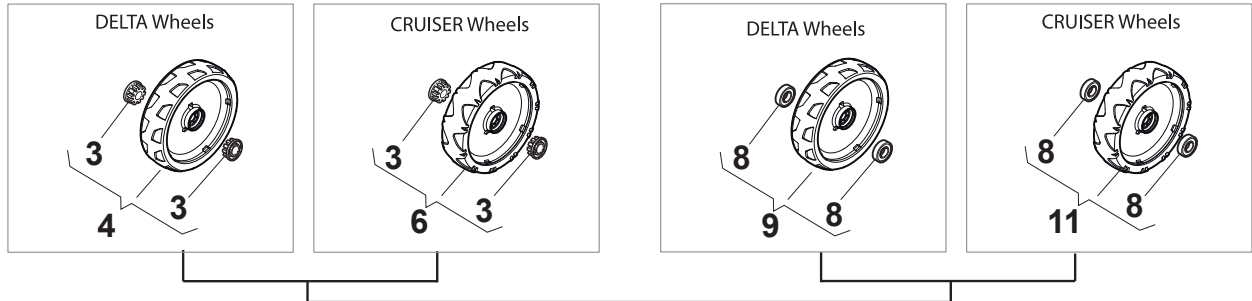

Bushing - Ø180

Ball Bearing - Ø180

Bushing - Ø240

Ball Bearing - Ø240

Fig.	Quantity	Part No	Description	Notes
1	6	112728706/0	Screw	
2	2	381007462/1	Wheel	
3	8	322042064/0	Bushing	
4	2	381007442/1	Wheel	
5	2	381007466/1	Wheel	
6	2	381007445/1	Wheel	
7	2	381007463/1	Wheel	
8	8	119216035/0	Bearing	
9	2	381007448/1	Wheel	
10	2	381007467/1	Wheel	
11	2	381007455/1	Wheel